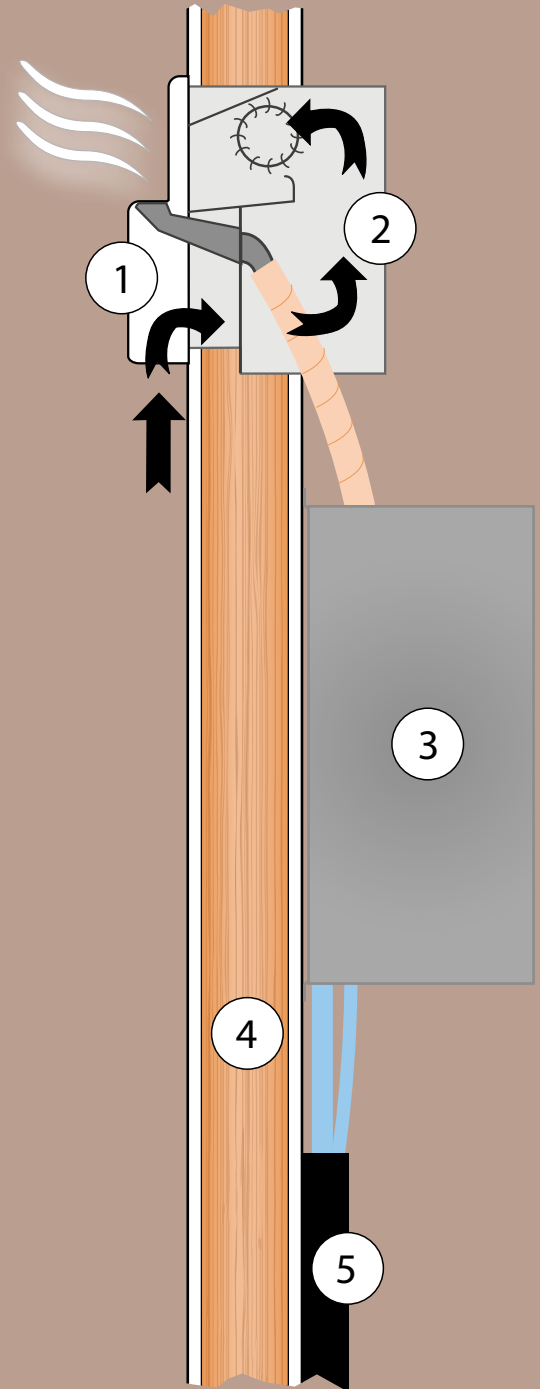

Steam Humidifier for Ductless Locations

Discreet Design

Blends in with any decor

Quiet Fan

Quietly distributes the humidity

Fully Automatic

Maintains humidity level, fills and drains tank automatically

Removable Tank

For easy maintenance

Thermolec's Acu-Steam humidifier line has a new companion. To be able to provide the power of steam for houses and condos without duct work, we developed the Split Steam which has a steam generator and a steam distribution module which contains a quiet fan to gently distribute the sanitized steam into your environment.

Split-Steam Humidifiers are the evolution of Acu-Steam humidifiers by Thermolec, an industry leader in comfort heating products. Its compact size and standard features make it the easiest to install, operate and maintain. Specifically designed for locations without ductwork, the steam distribution module is wall mounted. The quiet electric fan is mounted in the wall leaving only the low profile faceplate exposed on the finished wall. Mounting of the steam generator section is done in a utility room/closet with access to a cold water line, electricity and a proper drain. With a quick release stainless steel tank that has no electrical or plumbing connections to simplify cleaning, there is no need to buy costly replacement tanks or liners. The tank is equipped with a siphon drain which eliminates the chance of blocked solenoid valves or pumps and water is drained at safe temperature below 60 °C (140 °F). Extremely efficient and Environmentally friendly.

1	Faceplate
2	Distribution module
3	Steam generator
4	Wall
5	Drain

Includes:

Optional:

Models	Capacity Lbs/Hr (Kg/Hr)	Suitable for	KW	Voltage/Phase
Acu-5-SP	4.8 (2.2)	up to 2000 SQ FT	1.5	120/1
Acu-5-SP-RH (includes humidistat and outdoor reset)				