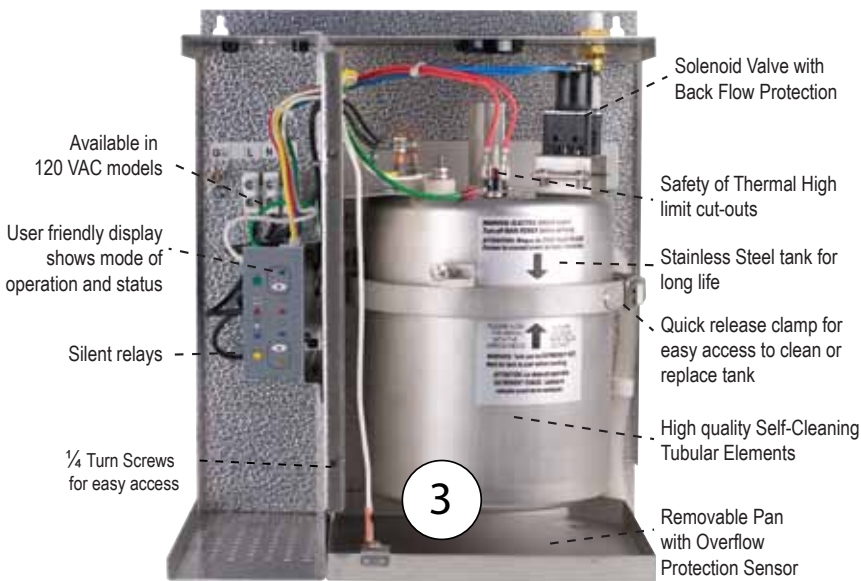

For easy maintenance

Thermolec's Acu-Steam humidifier line has a new companion. To be able to provide the power of steam for houses and condos without duct work, we developed the Split Steam which has a steam generator and a steam distribution module which contains a quiet fan to gently distribute the sanitized steam into your environment.

Split-Steam Humidifiers are the evolution of Acu-Steam humidifiers by Thermolec, an industry leader in comfort heating products. Its compact size and standard features make it the easiest to install, operate and maintain. Specifically designed for locations without ductwork, the steam distribution module is wall mounted. The quiet electric fan is mounted in the wall leaving only the low profile faceplate exposed on the finished wall. Mounting of the steam generator section is done in a utility room/closet with access to a cold water line, electricity and a proper drain. With a quick release stainless steel tank that has no electrical or plumbing connections to simplify cleaning, there is no need to buy costly replacement tanks or liners. The tank is equipped with a siphon drain which eliminates the chance of blocked solenoid valves or pumps and water is drained at safe temperature below 60 °C (140 °F). Extremely efficient and Environmentally friendly.

1	Faceplate
2	Distribution module
3	Steam generator
4	Wall
5	Drain

Includes:

Optional:

Models	Capacity Lbs/Hr (Kg/Hr)	Suitable for	KW	Voltage/Phase
Acu-5-SP	4.8 (2.2)	up to 2000 SQ FT	1.5	120/1
Acu-5-SP-RH (includes humidistat and outdoor reset)				